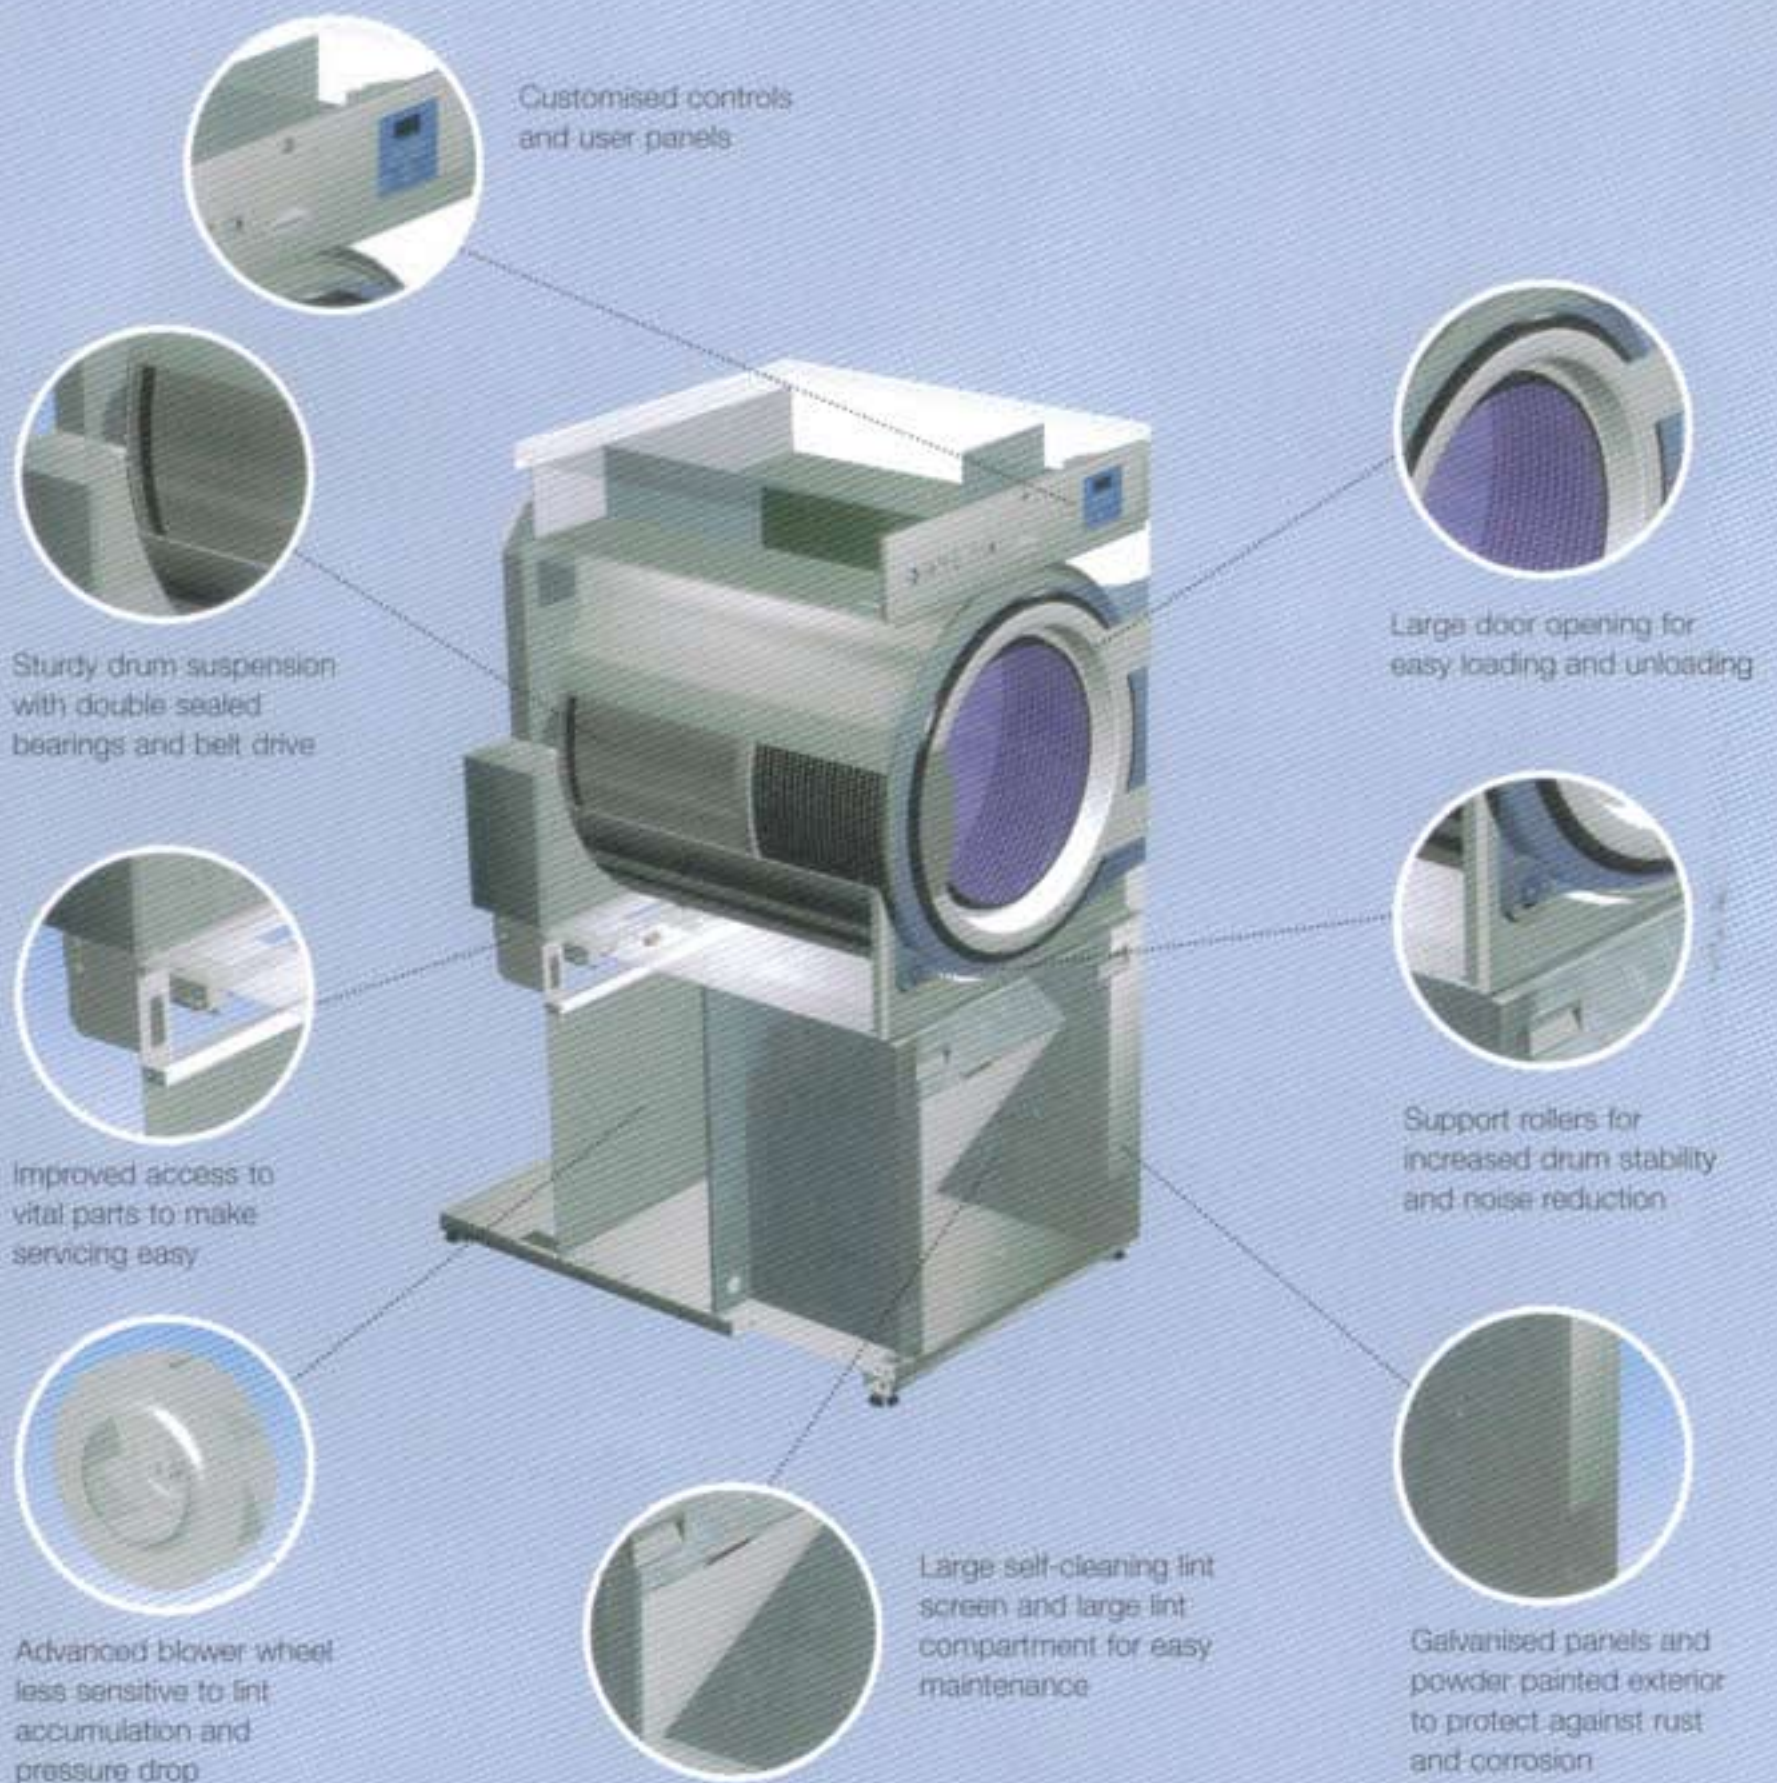

Excellence in every detail

Electrolux tumble dryers are designed for quick and simple installation. Only one external connection for electricity, gas and exhaust is required.