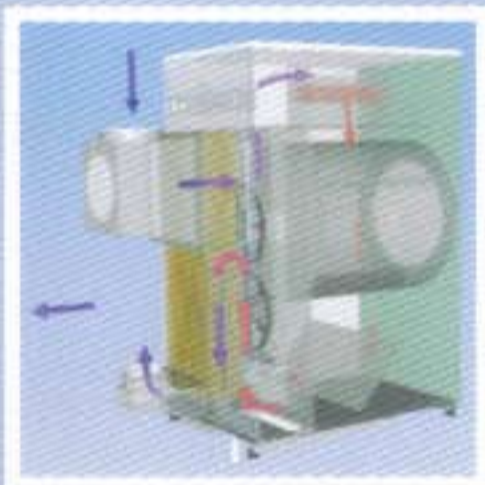

Truly tailor-made

Tumble dryers can be customised with a wide range of options and accessories to give you the perfect machine.

All tumble dryers can be customised with a wide range of options and accessories to give you the machine you really want.

Heat recovery pipes and heat exchangers