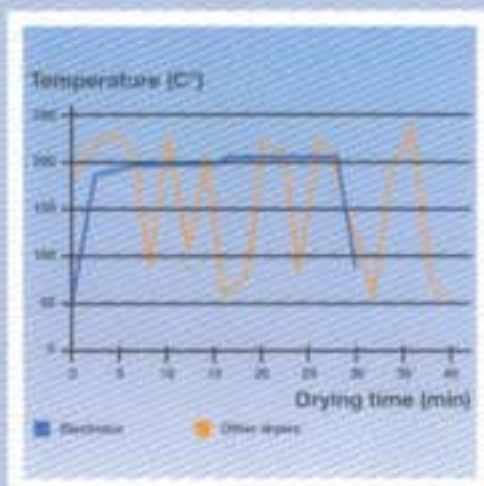

Exceptionally high performance combined with cost efficiency

Obtain great results and improve your laundry's efficiency by minimising running costs with Electrolux tumble dryers.

Accurate temperature control

Extensive laboratory tests show that Electrolux tumble dryers provide shorter and more efficient drying cycles thanks to their accurate temperature control.

Residual Moisture Control

RMC measures the exact moisture content in the linen and automatically helps you to save time, energy and money. It is a must for delicate fabrics like wool and silk.